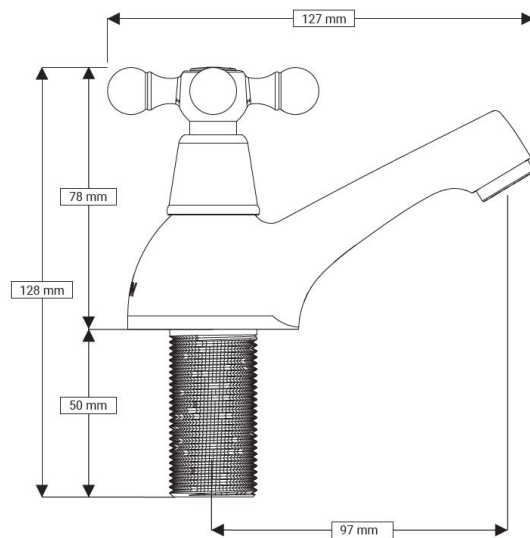

Product Specification

- + Colour / Finish: Chrome plated
- + Controls: Cross head zinc handles
- + Material: Brass Internals
- + Pressure requirements – Min: 0.2 Bar
- + WRAS approved

Product Codes:

Cross Head Basin Taps	23629
Cross Head Bath Taps	30815

BEAUTIFUL BATHROOMS

by **AKW**

Cross Head Taps (1/4 Turn)

Dimensions:

Cross Head Basin Tap Dimensions

Cross Head Bath Tap Dimensions