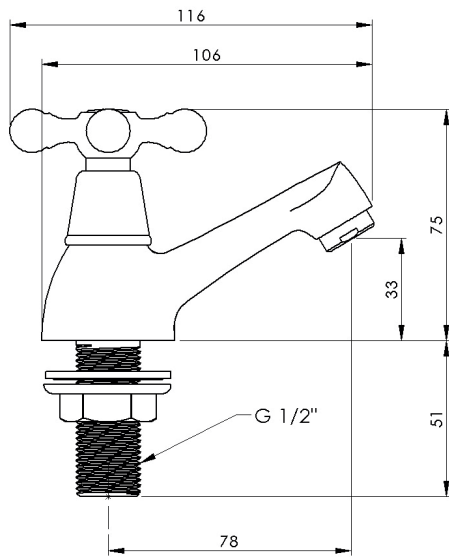

BEAUTIFUL BATHROOMS

by **AKW**

Cross Head Taps (1/4 Turn)

Product Overview

Traditional cross head basin and bath tap design, giving a timeless finish to any bathroom. Research has shown that traditional fixtures such as cross head basin and bath taps can help someone with dementia recognise their function because they often retain a good long-term memory.

Product Specification

- + Colour / Finish: Chrome plated
- + Controls: Cross head zinc handles
- + Material: Brass Internals
- + Pressure requirements – Min: 0.2 Bar
- + WRAS approved

Product Codes:

Cross Head Basin Taps	23629
Cross Head Bath Taps	30815

BEAUTIFUL BATHROOMS

by **AKW**

Cross Head Taps (1/4 Turn)

Dimensions:

Cross Head Basin Tap Dimensions

Cross Head Bath Tap Dimensions