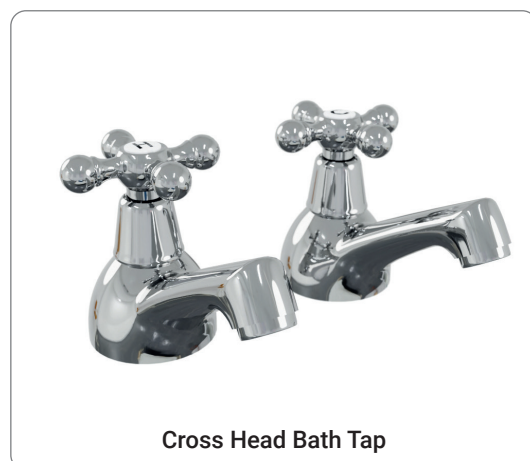

BEAUTIFUL BATHROOMS

by **AKW**

Cross Head Taps (1/4 Turn)

Product Overview

Traditional cross head basin and bath tap design, giving a timeless finish to any bathroom. Research has shown that traditional fixtures such as cross head basin and bath taps can help someone with dementia recognise their function because they often retain a good long-term memory.

Product Specification

- + Colour / Finish: Chrome plated
- + Controls: Cross head zinc handles
- + Material: Brass Internals
- + Pressure requirements – Min: 0.2 Bar
- + WRAS approved

Product Codes:

Cross Head Basin Taps	23629
Cross Head Bath Taps	30815

BEAUTIFUL BATHROOMS

by **AKW**

Cross Head Taps (1/4 Turn)

Dimensions:

Cross Head Basin Tap Dimensions

Cross Head Bath Tap Dimensions